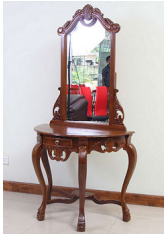

The bedroom should be a place that calms, centers and energizes you. Our extensive range of bedroom products will help you to create your own bedroom retreat.

- Product: MDF Bed
- Model: BDVIK1
- Material: MDF pasted with Koala papers
- Width:72" (183mm)
- Length: 84" (214mm)
- Height:to Mattress base - 15" (38mm) without mattress
- Colours Available: Teak

- Product: Wooden Bed
- Model:
- Material:
- Width:
- Height:
- Depth:
- Colours Available:

- Product: Wooden Bed
- Model:
- Material:
- Width:
- Height:
- Depth:
- Colours Available:

- Product: Dressing Table With Mirror
- Model:
- Material:
- Width:
- Height:
- Depth:
- Colours Available:

- Product: Dressing Table With Mirror
- Model:
- Material:
- Width:
- Height:
- Depth:
- Colours Available:

- Product: Dressing Table With Mirror
- Model:
- Material:
- Width:
- Height:
- Depth:

- Colours Available: